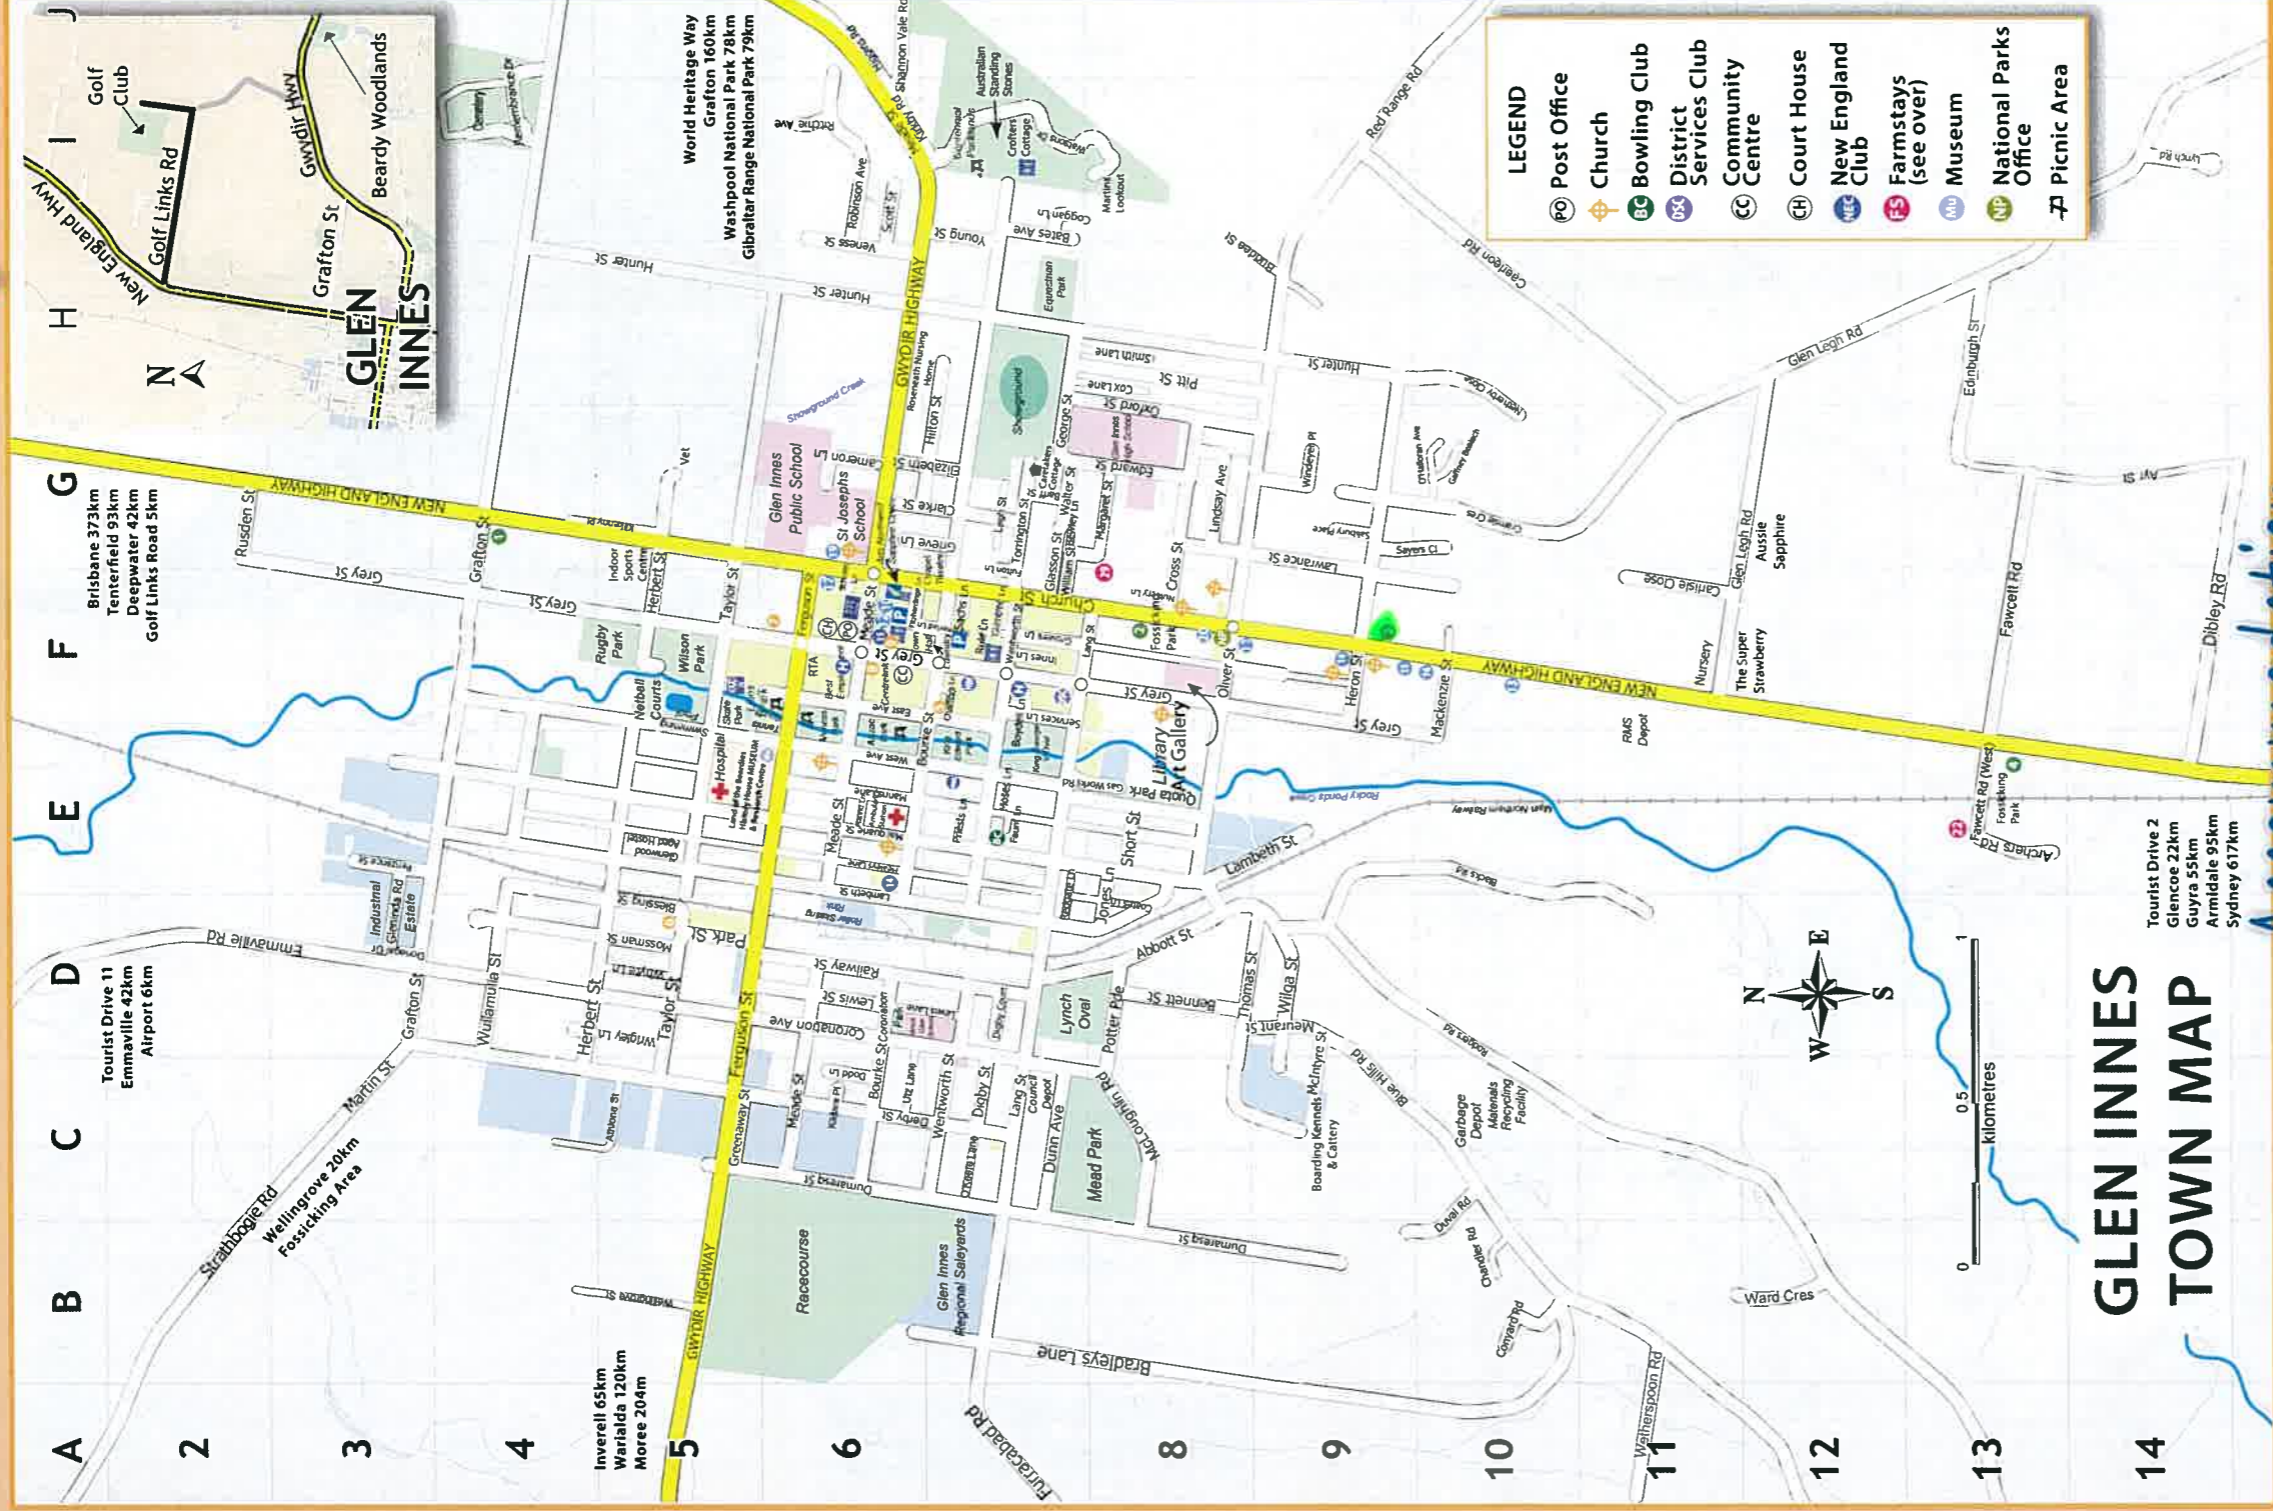

Glen Innes Town Map

Street Index

GLEN INNES TOWN MAP

Ref	Street	Ref	Street	Ref
G5	Kilkenny Place	D8	Abbott Street	G5
I6	Kirkby Road	I1	Anderson Road	I6
D6	Lambeth Street	E13	Archers Road	D6
F8	Lang Street	C5	Athlone Street	F8
G9	Lawrance Street	G13	Ayr Street	G9
G7	Legh Street	G7	Barff Street	G7
D6	Lewis Lane	I7	Bates Avenue	D6
D6	Lewis Street	D8	Bennett Street	D6
G8	Lindsay Avenue	G7	Bewley Lane	G8
I14	Lynch Road	E10	Blacks Road	I14
F10	Mackenzie Street	D5	Blessing Street	F10
E6	Macquarie Street	C9	Blue Hills Road	E6
E6	Manns Lane	F7	Bourke Street	E6
G8	Margaret Street	F7	Boydell Lane	G8
C3	Martin Street	B8	Bradleys Lane	C3
E6	Maund Lane	H9	Buddee Street	E6
C9	McIntyre Street	H10	Caerleon Road	C9
C8	McLoughlin Road	G6	Cameron Lane	C8
F6	Meade Street	F11	Carlisle Close	F6
D9	Meurant Street	I4	Cemetery Loop Rd	D9
E7	Moses Lane	F7	Chaffey's Lane	E7
D5	Mossman Street	B10	Chandler Road	D5
H10	Netherby Close	F6	Church Street	H10
F10	New England Hwy (Sth)	G7	Clarke Street	F10
G3	New England Hwy (Nth)	D8	Coates Lane	G3
F8	Nursery Lane	I8	Coggan Lane	F8
G10	O'Halloran Avenue	B10	Conyard Road	G10
C7	O'Keefe Lane	D6	Coronation Ave	C7
F8	Oliver Street	H8	Cox Lane	F8
G8	Oxford Street	G10	Cramsie Cres	G8
D5	Park Street	F8	Cross Street	D5
E3	Penzance Street	C6	Derby Street	E3
H8	Pitt Street	F14	Dibley Road	H8
D8	Potter Pde	D7	Digby Court	D8
E7	Priests Lane	C7	Digby Street	E7
D6	Railway Street	C6	Dodd Lane	D6
I9	Red Range Road	D3	Donegal Drive	I9
E7	Redgate Lane	C6	Dumaresq St	E7
I4	Remembrance Dve	C7	Dunn Avenue	I4
I6	Ritchie Avenue	C10	Duval Road	I6
I6	Robinson Avenue	F6	East Avenue	I6
D10	Rodgers Road	H13	Edinburgh Street	D10
F7	Rule Lane	G8	Edward Street	F7
G2	Rusden Street	G7	Elizabeth Street	G2
F7	Sachs Lane	D2	Emmaville Road	F7
G9	Salisbury Place	E7	Faunt Lane	G9
G10	Sayers Close	F13	Fawcett Road	G10
F6	Scholes Lane	E13	Fawcett Rd (West)	F6
I6	Scott Street	D5	Ferguson Street	I6
F7	Services Lane	F6	Fitzhardinge Ln	F7
J6	Shannon Vale Rd	F7	Fulton Lane	J6
E8	Short Street	A7	Furracabad Road	E8
H8	Smith Lane	G10	Gaffney Bealach	H8
F6	Sommerlad Lane	E8	Gas Works Road	F6
B2	Strathboogie Road	G7	George Street	B2
F5	Taylor Street	G7	Glasson Street	F5
C8	Thomas Street	G12	Glen Legh Road	C8
G7	Torrington Street	D3	Gleninda Road	G7
C6	Utz Lane	G4	Grafton Street	C6
H6	Veness Street	B4	Greenaway Street	H6
G7	Walter Street	F6	Grey Street	G7
B12	Ward Crescent	G6	Grieve Lane	B12
I7	Watsons Drive	F7	Grovers Lane	I7
B5	Wellingrove Street	F7	Gumtree Lane	B5
F7	Wentworth Street	B5	Gwydir Hwy (West)	F7
E6	West Avenue	H6	Gwydir Hwy (East)	E6
A11	Wetherspoon Road	E6	Healeys Lane	A11
D5	Whyte Lane	F5	Herbert Street	D5
D9	Wilga Street	F9	Heron Street	D9
G7	William Street	J6	Higgins Road	G7
G9	Windeyer Place	G7	Hilton Street	G9
D5	Wrigley Lane	H5	Hunter Street	D5
D4	Williamula Street	F7	Innes Lane	D4
I7	Young Street	D8	Jones Lane	I7
C6	Kildare Place	C6	Kildare Place	C6